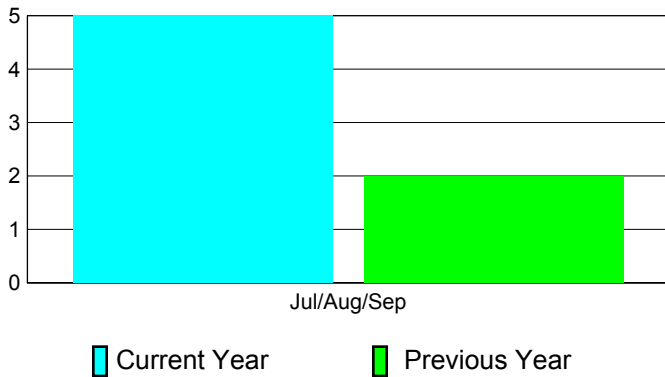

2011-2012 GMT Reports for District (or Undistricted) **District 315B2**

GMT: **SANGEETA JATIA**

Location: **REP OF BANGLADESH**

GMT CA: **6**

CLUBS

**Club Results
2011-2012**

**Clubs
2010-2011**

Month	New Club Goal	Actual New Clubs	Actual Dropped Clubs	Gain/Loss of Clubs	Gain/Loss of Clubs
Jul/Aug/Sep		5	0	5	2
Totals		5	0	5	2

Club Results 2011-2012

Goal, New, Dropped, Gain/Loss

Comparison of Club Gain/Loss

Current Year Compared to the Previous Year

YTD Status Quo Clubs 2011-2012

Status Quo Clubs Compared to Status Quo Members

MEMBERSHIP