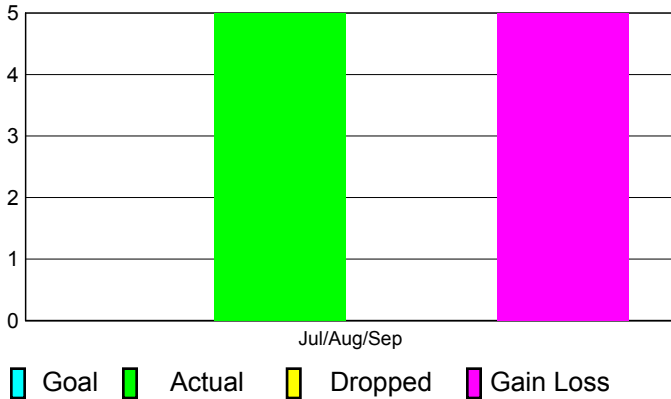

2011-2012 GMT Reports for District (or Undistricted) **District 315B2**

GMT: **SANGEETA JATIA**

Location: **REP OF BANGLADESH**

GMT CA: **6**

CLUBS

**Club Results
2011-2012**

**Clubs
2010-2011**

Month	New Club Goal	Actual New Clubs	Actual Dropped Clubs	Gain/Loss of Clubs	Gain/Loss of Clubs
Jul/Aug/Sep		5	0	5	2
Totals		5	0	5	2

Club Results 2011-2012

Goal, New, Dropped, Gain/Loss

Comparison of Club Gain/Loss

Current Year Compared to the Previous Year

YTD Status Quo Clubs 2011-2012

Status Quo Clubs Compared to Status Quo Members

MEMBERSHIP