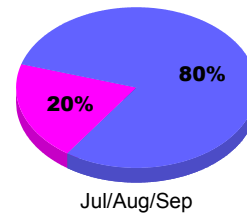

**Membership Results
2011-2012**

**Membership
2010-2011**

Month	Net Memb Goal	Actual New Memb	Actual Dropped Memb	Gain/Loss of Memb	Gain/Loss of Memb
Jul/Aug/Sep		240	-58	182	58
Totals		240	-58	182	58

Membership Results 2011-2012

Goal, New, Dropped, Gain/Loss

Comparison of Membership Gain/Loss

Current Year Compared to the Previous Year

Gender Comparison 2011-2012

Male Female