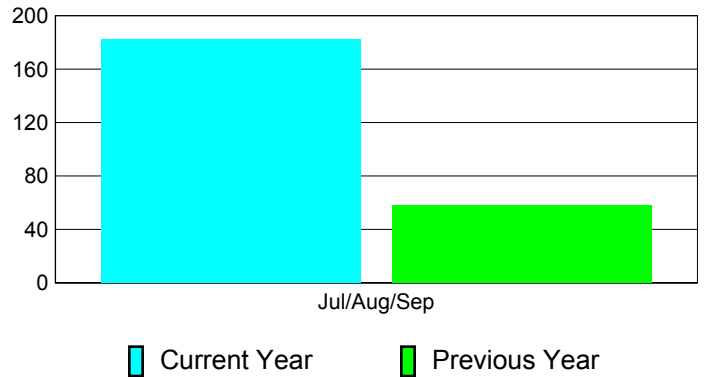

Comparison of Membership Gain/Loss

Current Year Compared to the Previous Year