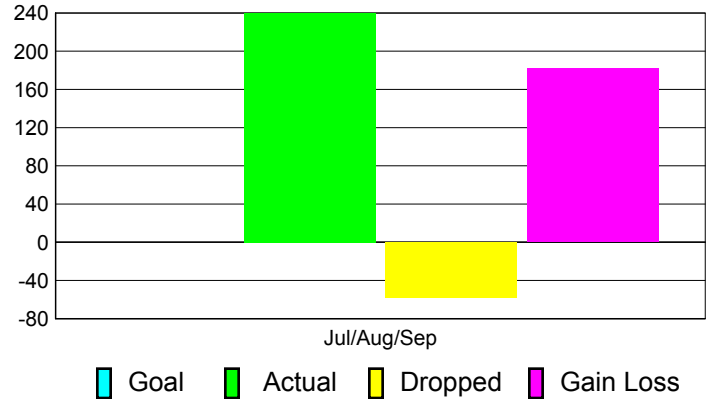

Membership Results 2011-2012

Goal, New, Dropped, Gain/Loss